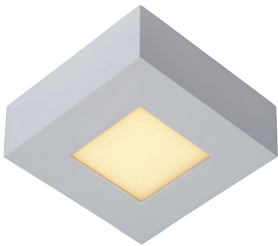

Spot **BRICE-LED**  
28106/11/31

- 8W/Epistar Led/3000K/483lm/incl.
- dimmable driver 8W incl.
- Ø: 11,7cm/H: 3,9cm
- White
- Aluminium

28106/18/31

- 11W/Epistar Led/3000K/745lm/incl.
- dimmable driver 11W incl.
- Ø: 18cm/H: 3,9cm
- White
- Aluminium

28106/24/31

- 15W/Epistar Led/3000K/1006lm/incl.
- dimmable driver 15W incl.
- Ø: 24cm/H: 3,9cm
- White
- Aluminium

28106/30/31

- 30W/Epistar Led/3000K/1797lm/incl.
- dimmable driver 30W incl.
- Ø: 30cm/H: 3,9cm
- White
- Aluminium