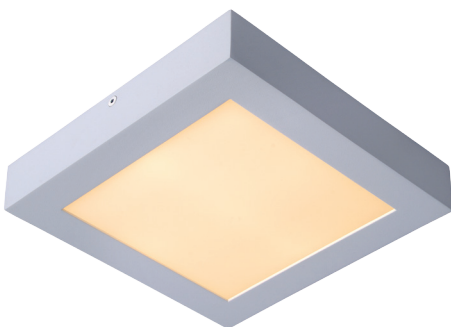

Spot **BRICE-LED**  
28106/11/31

- 8W/Epistar Led/3000K/483lm/incl.
- dimmable driver 8W incl.
- Ø: 11,7cm/H: 3,9cm
- White
- Aluminium

28106/18/31

- 11W/Epistar Led/3000K/745lm/incl.
- dimmable driver 11W incl.
- Ø: 18cm/H: 3,9cm
- White
- Aluminium

28106/24/31

- 15W/Epistar Led/3000K/1006lm/incl.
- dimmable driver 15W incl.
- Ø: 24cm/H: 3,9cm
- White
- Aluminium

28106/30/31

- 30W/Epistar Led/3000K/1797lm/incl.
- dimmable driver 30W incl.
- Ø: 30cm/H: 3,9cm
- White
- Aluminium

28107/11/31

- 8W/Epistar Led/3000K/415lm/incl.
- dimmable driver 8W incl.
- H: 3,9cm/W: 10,8cm/L:10,8cm
- White
- Aluminium

28107/17/31

- 15W/Epistar Led/3000K/884lm/incl.
- dimmable driver 15W incl.
- H: 3,9cm/W: 16,8cm/L:16,8cm
- White
- Aluminium