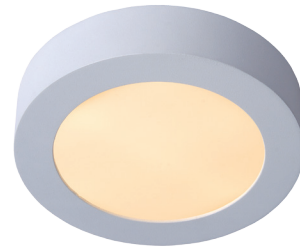

Spot **BRICE-LED**  
28106/11/31

- 8W/Epistar Led/3000K/483lm/incl.
- dimmable driver 8W incl.
- Ø: 11,7cm/H: 3,9cm
- White
- Aluminium

28106/18/31

- 11W/Epistar Led/3000K/745lm/incl.
- dimmable driver 11W incl.
- Ø: 18cm/H: 3,9cm
- White
- Aluminium

28106/24/31

- 15W/Epistar Led/3000K/1006lm/incl.
- dimmable driver 15W incl.
- Ø: 24cm/H: 3,9cm
- White
- Aluminium

28106/30/31

- 30W/Epistar Led/3000K/1797lm/incl.
- dimmable driver 30W incl.
- Ø: 30cm/H: 3,9cm
- White
- Aluminium

28107/11/31

- 8W/Epistar Led/3000K/415lm/incl.
- dimmable driver 8W incl.
- H: 3,9cm/W: 10,8cm/L:10,8cm
- White
- Aluminium

28107/17/31

- 15W/Epistar Led/3000K/884lm/incl.
- dimmable driver 15W incl.
- H: 3,9cm/W: 16,8cm/L:16,8cm
- White
- Aluminium

28107/22/31

- 22W/Epistar Led/3000K/1490lm/incl.
- dimmable driver 22W incl.
- H: 3,9cm/W: 22cm/L:22cm
- White
- Aluminium

28107/30/31

- 30W/Epistar Led/3000K/1957lm/incl.
- dimmable driver 30W incl.
- H: 3,9cm/W: 30cm/L:30cm
- White
- Aluminium