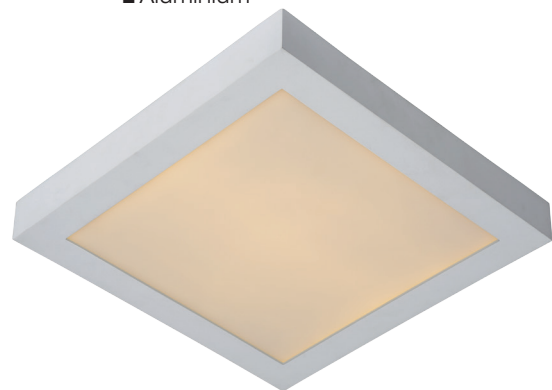

28107/30/31

- 30W/Epistar Led/3000K/1957lm/incl.
- dimmable driver 30W incl.
- H: 3,9cm/W: 30cm/L:30cm
- White
- Aluminium