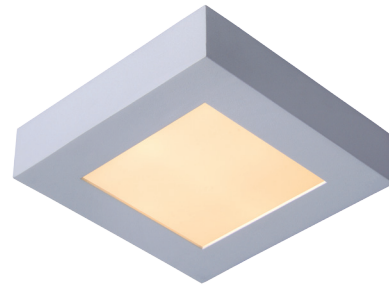

Spot **BRICE-LED**  
28106/11/31

- 8W/Epistar Led/3000K/483lm/incl.
- dimmable driver 8W incl.
- Ø: 11,7cm/H: 3,9cm
- White
- Aluminium

28106/18/31

- 11W/Epistar Led/3000K/745lm/incl.
- dimmable driver 11W incl.
- Ø: 18cm/H: 3,9cm
- White
- Aluminium

28106/24/31

- 15W/Epistar Led/3000K/1006lm/incl.
- dimmable driver 15W incl.
- Ø: 24cm/H: 3,9cm
- White
- Aluminium

28106/30/31

- 30W/Epistar Led/3000K/1797lm/incl.
- dimmable driver 30W incl.
- Ø: 30cm/H: 3,9cm
- White
- Aluminium

28107/11/31

- 8W/Epistar Led/3000K/415lm/incl.
- dimmable driver 8W incl.
- H: 3,9cm/W: 10,8cm/L:10,8cm
- White
- Aluminium

28107/17/31

- 15W/Epistar Led/3000K/884lm/incl.
- dimmable driver 15W incl.
- H: 3,9cm/W: 16,8cm/L:16,8cm
- White
- Aluminium