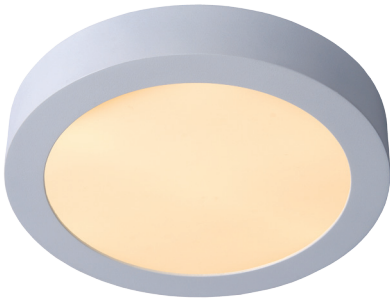

Spot **BRICE-LED**  
28106/11/31

- 8W/Epistar Led/3000K/483lm/incl.
- dimmable driver 8W incl.
- Ø: 11,7cm/H: 3,9cm
- White
- Aluminium

28106/18/31

- 11W/Epistar Led/3000K/745lm/incl.
- dimmable driver 11W incl.
- Ø: 18cm/H: 3,9cm
- White
- Aluminium

28106/24/31

- 15W/Epistar Led/3000K/1006lm/incl.
- dimmable driver 15W incl.
- Ø: 24cm/H: 3,9cm
- White
- Aluminium

28106/30/31

- 30W/Epistar Led/3000K/1797lm/incl.
- dimmable driver 30W incl.
- Ø: 30cm/H: 3,9cm
- White
- Aluminium

28107/11/31

- 8W/Epistar Led/3000K/415lm/incl.
- dimmable driver 8W incl.
- H: 3,9cm/W: 10,8cm/L:10,8cm
- White
- Aluminium

28107/17/31

- 15W/Epistar Led/3000K/884lm/incl.
- dimmable driver 15W incl.
- H: 3,9cm/W: 16,8cm/L:16,8cm
- White
- Aluminium

28107/22/31

- 22W/Epistar Led/3000K/1490lm/incl.
- dimmable driver 22W incl.
- H: 3,9cm/W: 22cm/L:22cm
- White
- Aluminium

28107/30/31

- 30W/Epistar Led/3000K/1957lm/incl.
- dimmable driver 30W incl.
- H: 3,9cm/W: 30cm/L:30cm
- White
- Aluminium